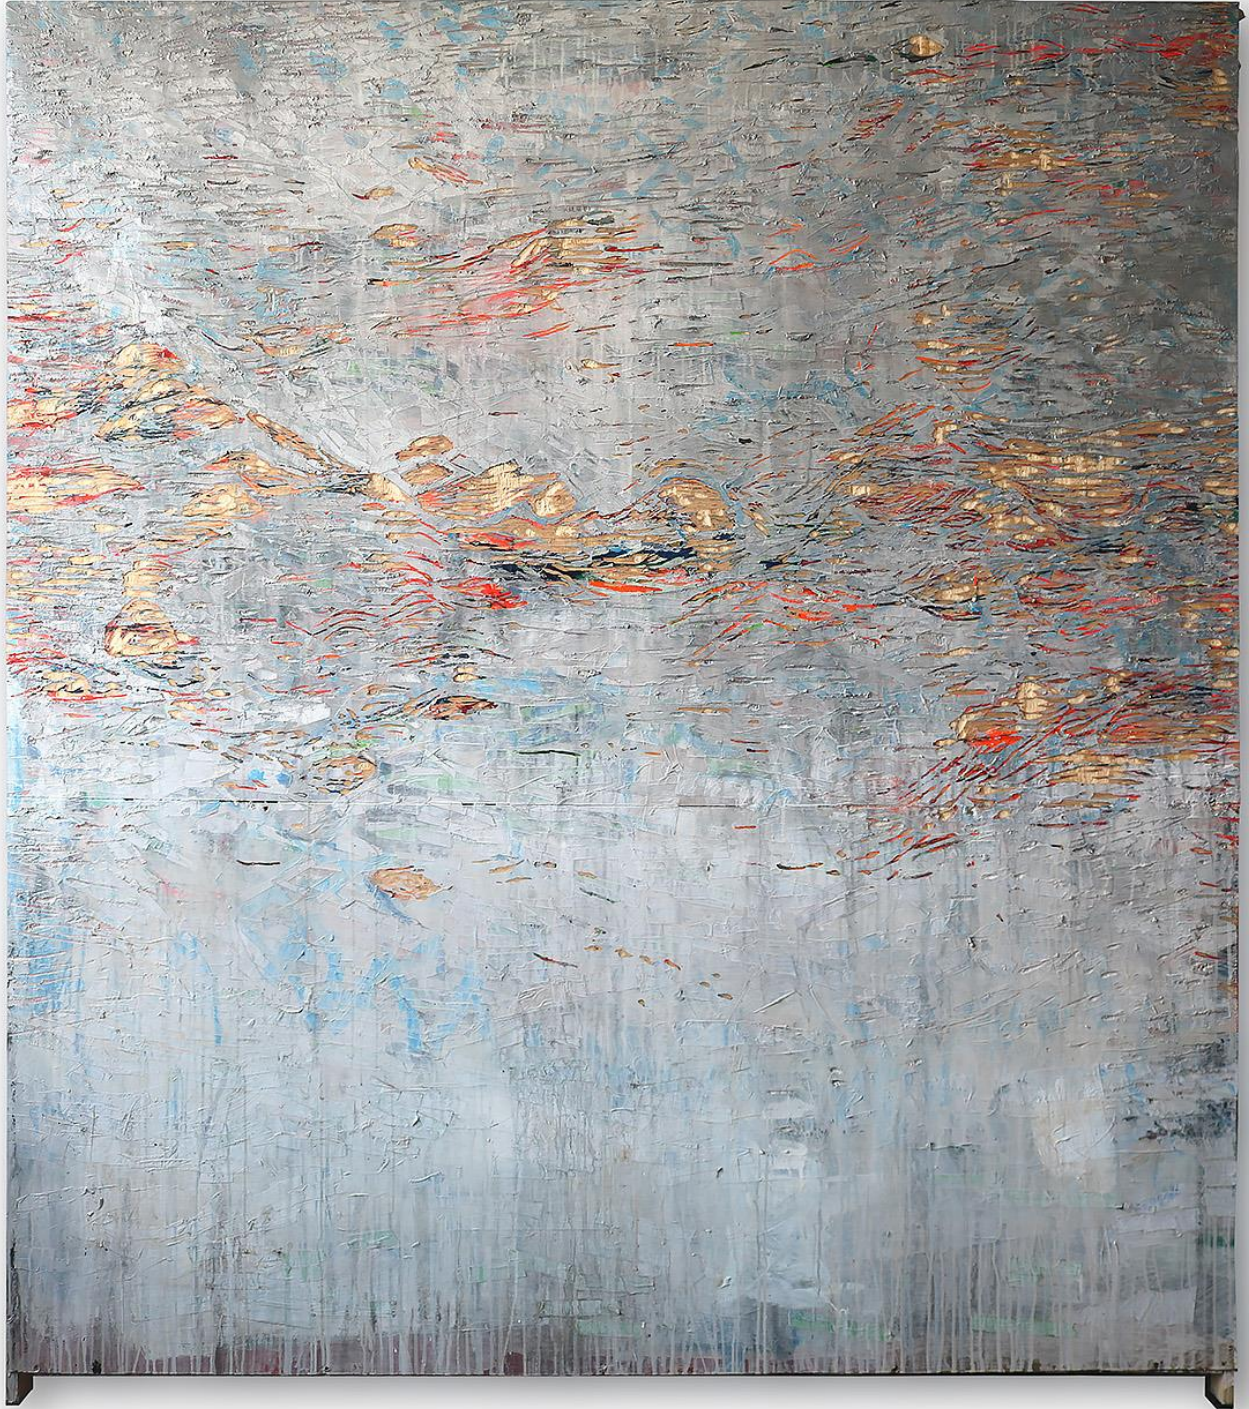

Mexico - acrylic on wood & carving 1.80 X 1.5 meters -2016

Forest Path " wood, metal & acrylic 2.10 X 1.54 meters -2021

Star - acrylic on wood & carving 2 X 1.82 meters - 2016

Le Bouquet " wood, metal & acrylic 1.52 X 1.20 meters -2021

Mexico" acrylic on wood & carving 1.80 X 1.5 meters -2016